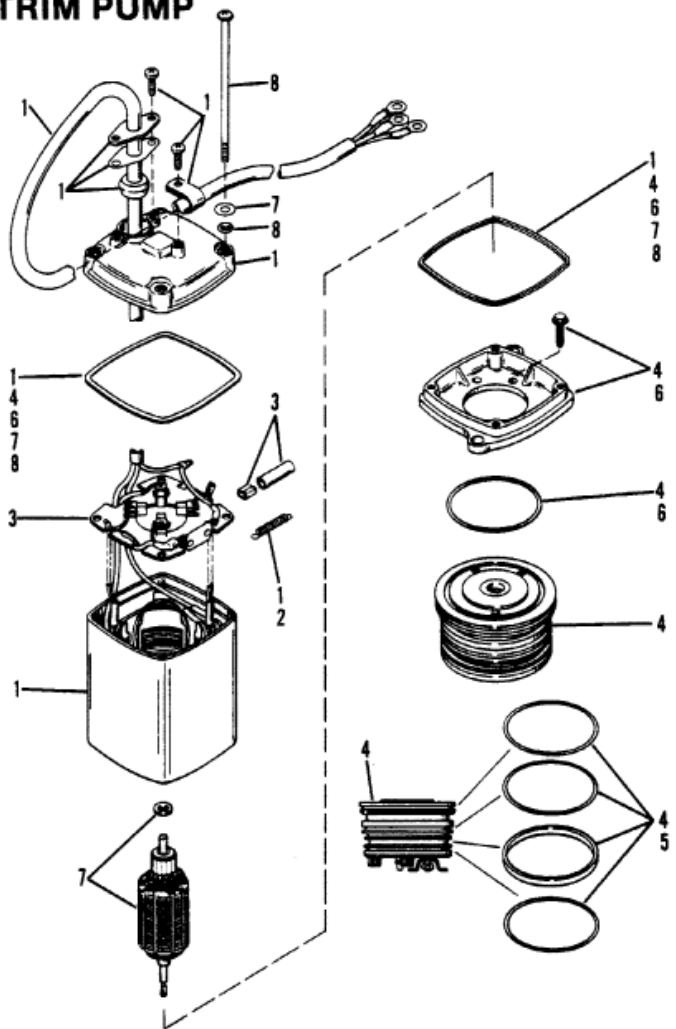

POWER TRIM PUMP

M0048-E336

Parts List						
Ref	Class	Part	Description	Qty	Comment	Footnote
-		99186T	POWER TRIM PUMP	1		
1		12659	FRAME AND FIELD KIT	1		
2		12665	BRUSH SPRING KIT	1		
3		13506	BRUSH CARD KIT	1		
4		12662	PUMP AND END FRAME KIT	1		
5		12663	PUMP SEAL KIT	1		
6		12660	END FRAME KIT	1		
7		12661	ARMATURE KIT	1		
8		12664	THRU BOLT KIT	1		